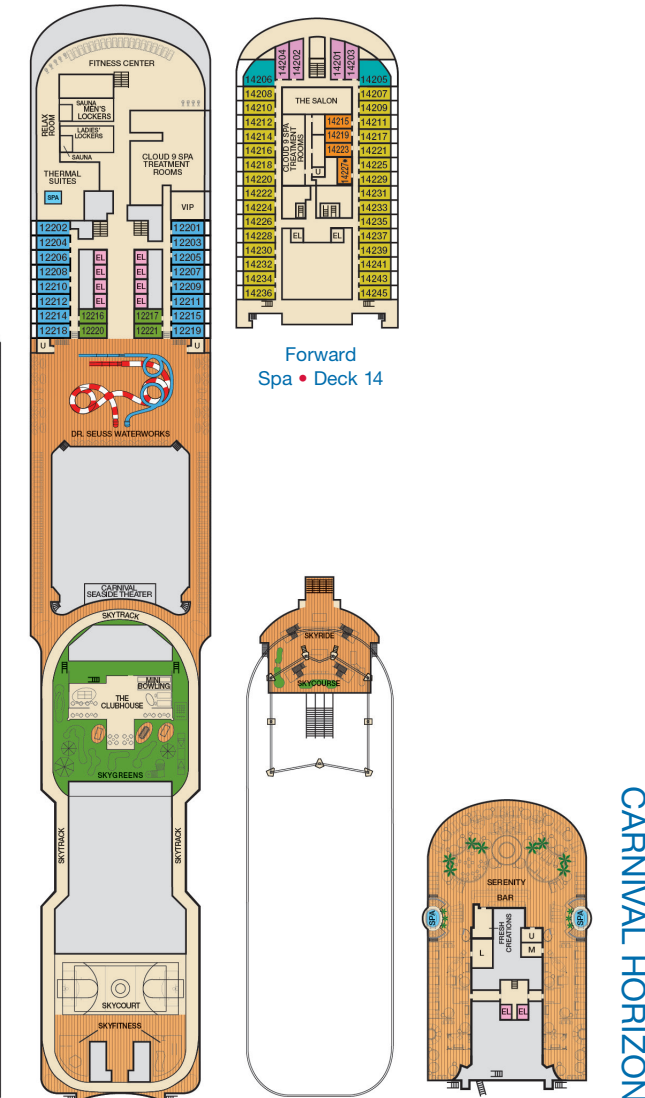

Cloud 9 Spa Accommodations	4S 4T Interior	6S 6T Ocean View (obstructed views)	8P 8S 8T Balcony	SS Suite
----------------------------	----------------	-------------------------------------	------------------	----------

Family Harbor Accommodations	FA Interior	FE Ocean View	FJ Deluxe Ocean View	FM Cove Balcony	FO Family Harbor Aft-View Extended Balcony	FS Family Suite
------------------------------	-------------	---------------	----------------------	-----------------	--	-----------------

Havana Accommodations	HA Interior	HE Cabana	HI Aft-View Extended Balcony	HL Premium Balcony	HM Premium Vista Balcony	HS Cabana Suite
-----------------------	-------------	-----------	------------------------------	--------------------	--------------------------	-----------------

Gross Tonnage: 133,500 Length: 1,055 feet Beam: 122 feet
 Cruising Speed: 18 Knots Guest Capacity: 3,974 (Double Occupancy)
 Total Staff: 1,450 Registry: Panama

LUXUSNÉ PLAVBY.SK

Deck 1 Deck 2 Lobby • Deck 3 Mezzanine • Deck 4 Promenade • Deck 5 Deck 6 Deck 7 Deck 8 Deck 9 Deck 10 Lido • Deck 11 Spa, WaterWorks & Sports • Deck 12 Forward Spa • Deck 14 Serenity • Deck 15