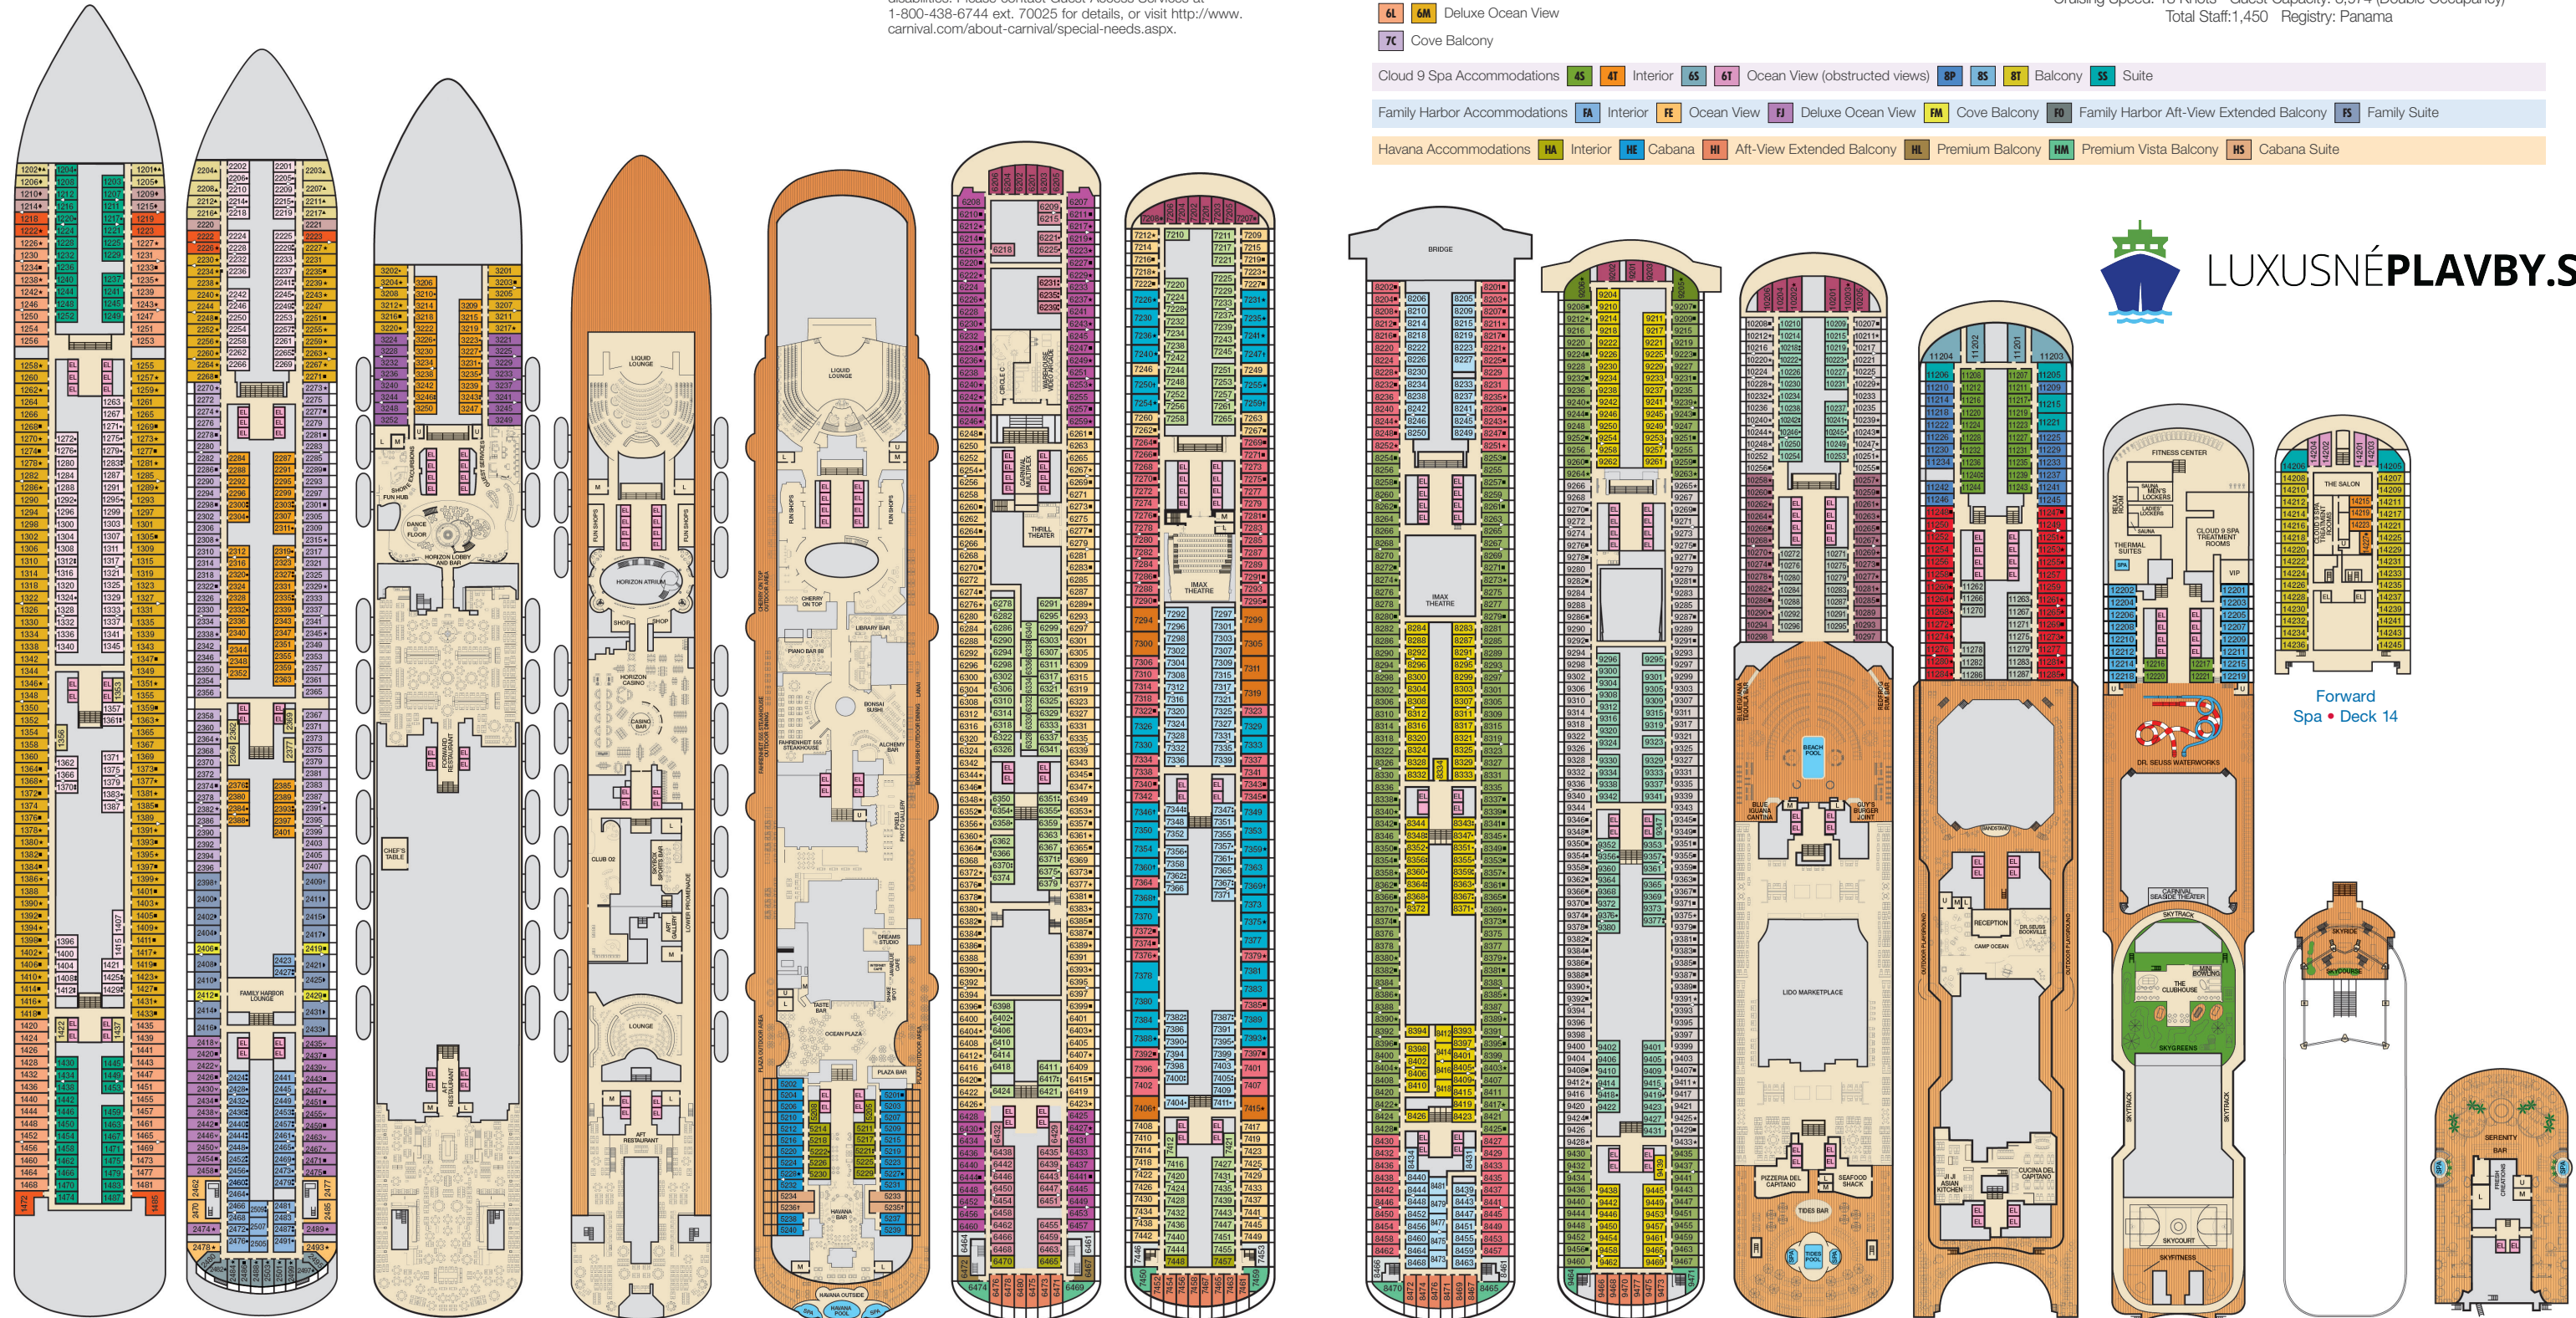

CATEGORIES

1A Interior Upper/Lower	8A 8B 8C 8D 8E 8F 8G Balcony
P1 Porthole	9B Premium Balcony
4A 4B 4C 4D 4E 4F 4G 4H 4I Interior	J5 Junior Suite
4I Interior with Picture Window (obstructed views)	O5 Ocean Suite
6A 6B Ocean View	G5 Grand Suite
6L 6M Deluxe Ocean View	
7C Cove Balcony	

Cloud 9 Spa Accommodations	4S 4T Interior	6S 6T Ocean View (obstructed views)	8P 8S 8T Balcony	SS Suite
----------------------------	----------------	-------------------------------------	------------------	----------

Family Harbor Accommodations	FA Interior	FE Ocean View	FJ Deluxe Ocean View	FM Cove Balcony	FO Family Harbor Aft-View Extended Balcony	FS Family Suite
------------------------------	-------------	---------------	----------------------	-----------------	--	-----------------

Gross Tonnage: 133,500 Length: 1,055 feet Beam: 122 feet
 Cruising Speed: 18 Knots Guest Capacity: 3,974 (Double Occupancy)
 Total Staff: 1,450 Registry: Panama

LUXUSNÉ PLAVBY.SK

Deck 1 Deck 2 Lobby • Deck 3 Mezzanine • Deck 4 Promenade • Deck 5 Deck 6 Deck 7 Deck 8 Deck 9 Deck 10 Lido • Deck 11 Spa, WaterWorks & Sports • Deck 12 Forward Spa • Deck 14 Serenity • Deck 15